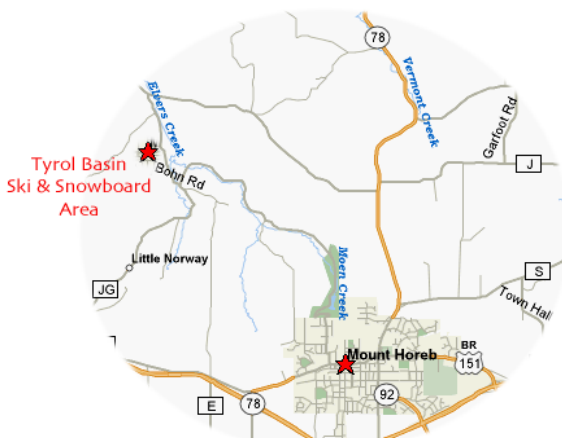

Get your season passes early and save. Sell your lightly used ski and snowboard gear!

Your equipment consignments accepted:

Wednesday Oct. 18, 5:30 – 8:00 p.m.

Saturday Oct. 21, 10 a.m. – 3 p.m.

Note: all equipment must meet current safety standards as specified by the manufactures. We cannot accept used helmets, straight alpine skis, or cross-country skis with 3-pin or 75mm bindings. Any clothing must be cleaned. Tyrol Basin Ski Patrol takes 15% of the sale as your donation.

For more information contact Tyrol Basin:

Phone: 608.437.4135

Web site: <http://www.tyrolbasinskipatrol.com/>

E-mail: resale@tyrolbasinskipatrol.com

You save and get a great selection while supporting the Tyrol Basin Ski Patrol. We're a volunteer non-profit organization that serves to benefit you, the recreational public. WI State sales tax must be collected on all sales.

<http://www.facebook.com/TyrolBasinSkiPatrol>